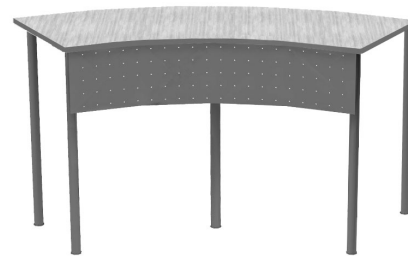

General Specifications

Table Top: Table tops are 1-1/4" thick, three-ply 45# particleboard construction with .050" high-pressure laminate top surface, a .030" phenolic backer and a 3mm PVC edgeband. Square corners on banded tops have a 1/8" radius.

Steel Post Legs: Steel post legs are 2" diameter 14ga powder coated steel. Each leg is fitted with 3/8"-16 x 1" long threaded stem leveler with black nylon base. Top of the post is fitted with an offset 5" x 5" x 1/4" powder coated steel mounting plate secured with steel gusset. Each leg is fastened to the underside of the top using 5/16-18 machine bolts with lock washers. Bolts attach through the leg plate and into metal inserts installed in the top. Note: Optional 60mm locking casters may be specified.

Modesty Panel: Modesty panels are 12" tall, 18ga perforated powder coated steel. Modesty panel is fastened to underside of work surface with two steel brackets on each end.

Finish: See **mediatechnologies** Finish and Color Guide for choices.