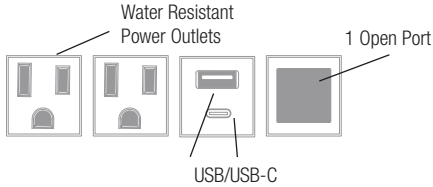

Set Up Charges and Upcharges for Non-Standard and Custom Finishes		
Model Number	Description	List Price
Group 2 Powder Coat	Set up charge, per color, per order, for Group 2 Powder Coat	$329
Non-Standard PVC	Upcharge, per color, per order, for non-standard PVC	$911
Custom Finish	Upcharge for custom stain finish	$640
Non-Standard Stain	Upcharge for non-standard stains already matched	$283
Sprayon Finish	Upcharge, per color, per order, for Sprayon finish	$329

Power/Connectivity Option:

AZTECH In-surface, rectangular panel, Flush-mount (2" x 6.75" cutout)		
Model Number	Description	List Price
AZ-2P1UC10-72-BA	2 AC receptacles, 1 USB-A & 1 USB-C port, 1 Open port, 72" cord, Black Plate, Silver anodized housing	$535
AZ-2P1UC10-72-W	2 AC receptacles, 1 USB-A & 1 USB-C port, 1 Open port, 72" cord, White Plate	$535
AZ-2P1UC10-72-S	2 AC receptacles, 1 USB-A & 1 USB-C port, 1 Open port, 72" cord, Silver Plate	$535
AZ-2P1UC10-120-BA	2 AC receptacles, 1 USB-A & 1 USB-C port, 1 Open port, 120" cord, Black Plate, Silver anodized housing	$545
AZ-2P1UC10-120-W	2 AC receptacles, 1 USB-A & 1 USB-C port, 1 Open port, 120" cord, White Plate	$545
AZ-2P1UC10-120-S	2 AC receptacles, 1 USB-A & 1 USB-C port, 1 Open port, 120" cord, Silver Plate	$545

1. **Required to order:** Model # including options if applicable
2. HPL selection
   - PVC selection
   - wood selection and finish (if applicable)
   - powder coat selection

Note: Prices shown for Veneer are for oak. Use of maple or other species may incur an upcharge.