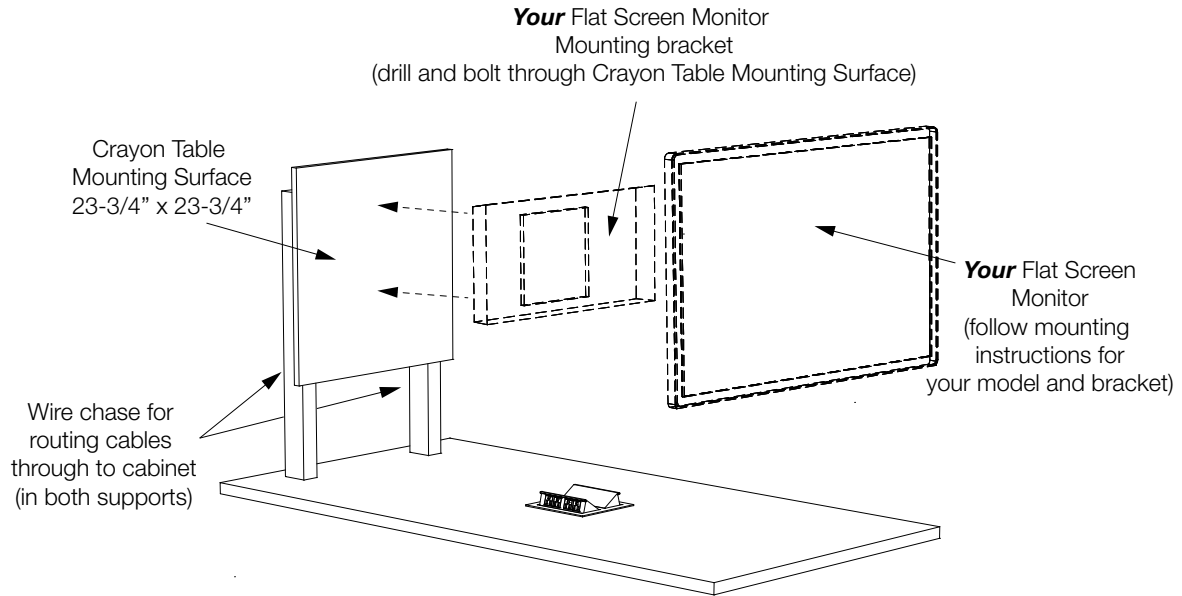

Mounting a Flat Screen Monitor to the Crayon Table

Monitor and mount are not included

How large can my monitor be?

Generally speaking, as long as you can safely bolt your monitor's mounting bracket to the Crayon Table Mounting Surface, you should be able to use nearly any size monitor.