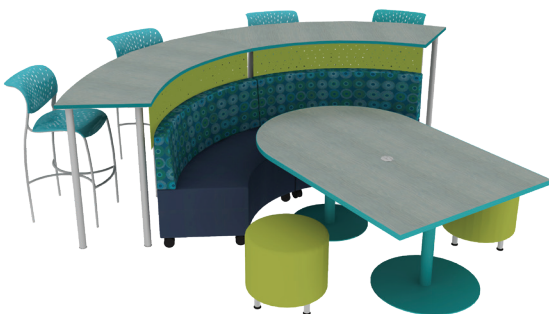

VALOUR

Tables

VLR-C2448-29

24"D X 48"W X 29"H

VALOUR

- The Valour table, defined by clean lines, and a simple leg structure, serves as the backbone for any impromptu alternative instructional zone empowering learners to take an active role in their education.
- HPL worksurface, 3mm PVC
- Powder coated steel post legs
- Powder coated perforated steel modesty available (separate model #) example: VLR-2496-60CRV-MODS
- Non marring, polyurethane glides are standard, casters are available
- Heights available: 29", 36", 42"

Valour Kitspiration

Products

- (4) Hannah Stools HAN006
- (2) Valour Curves VLR-2496-60CRV-MODS
- (1) Orbit D Table O27-C4872D-29
- (2) Full Time Halfbacks FTCBV2-60-5C
- (2) Full Time Round Ottoman FTD-20-5S