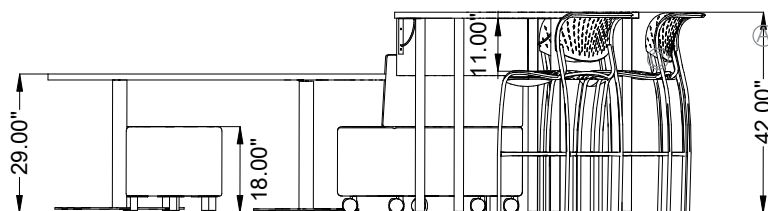

Valour Kit

- Ⓐ (2) Valour Curve Tables – VLR-C2472-60CRV-42
- Ⓑ (4) Hannah Stools – HAN006
- Ⓒ (1) Orbit D-Shape Table – O27-C4872D-29
- Ⓓ (2) Full Time Halfbacks – FTCBV2-60-5C
- Ⓔ (2) Full Time Round Ottoman - FTD-20-5S

Kit Footprint as Shown:
11' x 11'