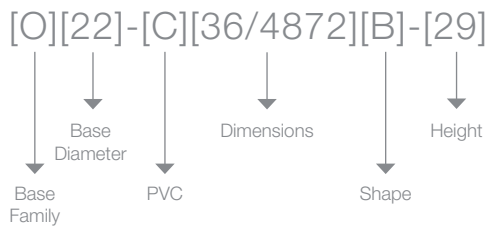

Model Number Breakdown: