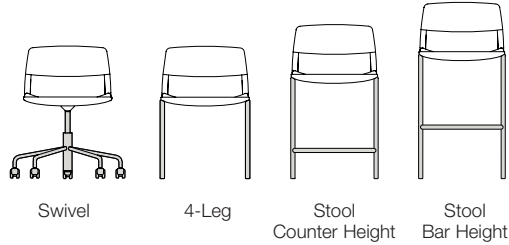

Arc

Conceived by celebrated designer Jonas Damon, Arc is both sinuous in its form and classic in its expression. With a range of base options and finishes, Arc is intended to bring lasting looks and construction to any environment in the Work-Life Universe. Arc Stool, available in two heights, is ideally suited for the break room, cafe, restaurant or lounge.

Sizes

Side View

Dimensions

	Swivel	4-Leg	Stool Counter Height	Stool Bar Height
Overall Width W/ Arms	26"	25"	25"	25"
Overall Width Armless	26"	19"	19"	19"
Overall Height	29" - 33½"	31"	38"	41"
Arm Height (to floor)	23¾" - 28¼"	25¾"	32¾"	35¾"
Seat Depth	18"	18"	18"	18"
Seat Width	18½"	18½"	18½"	18½"
Seat Height	16" - 20½"	18"	25"	28"
Back Width	17½"	17½"	17½"	17½"
Back Height	14"	14"	14"	14"