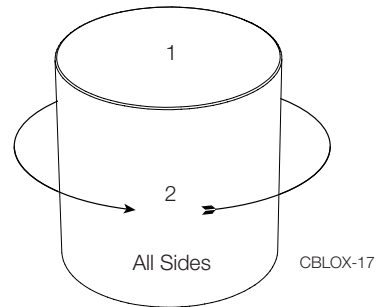

BLOX FINISH DESIGNATOR

Typical Surface Designations:

For All Models

TBLOX-17

PBLOX-17

HBLOX-17

QBLOX-17

*COM Yardage:

CBLOX-6	.75 yd	TBLOX-17	1.3 Yd	HBLOX-17	1.3 yd	ABLOX-60-5418-9	3 yd
CBLOX-14	1 yd	PBLOX-6	.75 yd	QBLOX-6	.75 yd	ABLOX-60-5418-6	3 yd
CBLOX-17	1.3 yd	PBLOX-14	1 yd	QBLOX-14	1 yd	ABLOX-60-3618-17	3 yd
CBLOX-36-2	2.2 yd	PBLOX-17	1.3 yd	QBLOX-17	1.3 yd	ABLOX-60-3618-14	3 yd
TBLOX-6	.75 Yd	HBLOX-6	.75 yd	ABLOX-60-5418-17	4 yd	ABLOX-60-3618-9	2.75 yd
TBLOX-14	1 Yd	HBLOX-14	1 yd	ABLOX-60-5418-14	4 yd	ABLOX-60-3618-6	2.75 yd

Job:

Model Number:

Finish Schedule:

1 Top/Base Fabric:

2 Side Fabric:

*COM yardage is based on single material. For multiple selections divide number of colors by total faces and factor up by 20%.

blox-finishdesignator-210729