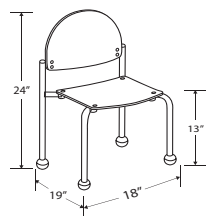

Shipping Information
 Set up
 12.18 cu. ft.
 12 lbs. each
 24 lbs. packed with 2/ctn

Bola, Rolled Front Leg, Backless, Stacker, Armless
 BOL-R45518

Bola, Rolled Front Leg, Backless, Stacker, Armless

Model Number	Seat Material	Back Material	OA Height"	OA Width"	OA Depth"	Seat Height"	Wt. lbs.	Com Ydg	Plastic List Price	Upholstered List Price										
										COM Grade 1	Grade 2	Grade 3	Grade 4	Grade 5	Grade 6	Grade 7	Grade 8	Grade 9		
BOL-R45518	Plastic	N/A	17	21	22	17	11	N/A	\$280	N/A										
BOL-R45518-4C	Plastic	N/A	17	21	22	17	11	N/A	\$310	N/A										
BOL-R45508-	Upholstery	N/A	18	21	22	18	14	0.5		\$506	\$519	\$536	\$552	\$574	\$602	\$618	\$651	\$679		

Shipping Information
 Set up
 12.18 cu. ft.
 12 lbs. each
 24 lbs. packed with 2/ctn

Bola, 4 Leg, Fixed Back, Stacker, Armless
 BOL-R44003

Bola, 4 Leg, Fixed Back, Stacker, Armless																		
Model Number	Seat Material	Back Material	OA Height"	OA Width"	OA Depth"	Seat Height"	Wt. lbs.	Com Ydg	Plastic List Price	Upholstered List Price								
										COM Grade 1	Grade 2	Grade 3	Grade 4	Grade 5	Grade 6	Grade 7	Grade 8	Grade 9
BOL-R44003	Plastic	Plastic	31	21	22	17	12	N/A	\$434	N/A								
BOL-R44000-	Upholstery	Upholstery	31	21	22	18	15	1.5	N/A	\$879	\$918	\$958	\$1,003	\$1,047	\$1,102	\$1,156	\$1,212	\$1,269

Shipping Information
 Set up
 12.18 cu. ft.
 15 lbs. each
 15 lbs. packed with 1/ctn

Bola, 4 Leg, Fixed Back, Stacker, with Arms
 BOL-R44103

Bola, 4 Leg, Fixed Back, Stacker, with Arms																		
Model Number	Seat Material	Back Material	OA Height"	OA Width"	OA Depth"	Seat Height"	Wt. lbs.	Com Ydg	Plastic List Price	Upholstered List Price								
										COM Grade 1	Grade 2	Grade 3	Grade 4	Grade 5	Grade 6	Grade 7	Grade 8	Grade 9
BOL-R44103	Plastic	Plastic	31	24	22	17	14	N/A	\$602	N/A								
BOL-R44100-	Upholstery	Upholstery	31	24	22	18	17	1.5	N/A	\$963	\$1,003	\$1,040	\$1,085	\$1,129	\$1,185	\$1,239	\$1,295	\$1,350