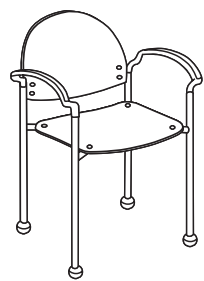

Frame: 1" x 16 gauge steel tube.

Arms: Epoxy finish is black or silver with molded plastic inserts. Arm inserts will match seat and back color for thermoplastic models.

Glides: Molded nylon ball (standard) or formal glide option

End Caps: Molded nylon; color will coordinate with frame finish

Stacking: THERMOPLASTIC: 4 floor/4 dolly (4 floor/4 dolly w/ arm)
UPHOLSTERED: 4 floor/4 dolly (4 floor/4 dolly w/ arm)

4-WHEEL DOLLY: R00005 OW 26" OD 28" OH 5.5" WT 31 lb
Construction: steel; swivel casters; black epoxy

Statement of Line

Bola, Rolled Front Leg, Fixed Back, Stacker, Armless
BOL-R45018

Bola, 4 Leg, Fixed Back, Stacker, Armless
BOL-R44003

Bola, 4 Leg, Fixed Back, Stacker, with Arms
BOL-R44103

Bola, Junior, Fixed Back, Stacker, Armless
BOL-R45013

Bola, Teen, Fixed Back, Stacker, Armless
BOL-R45015

Bola, Rolled Front Leg, Backless, Stacker, Armless
BOL-R45518

Bola, Rolled Front Leg, Backless, Stacker, Armless
BOL-R45518-4C

Shipping Information
 Set up
 12.18 cu. ft.
 12 lbs. each
 24 lbs. packed with 2/ctn