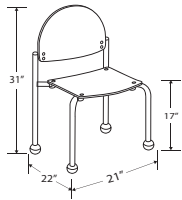

End Caps: Molded nylon; color will coordinate with frame finish

Stacking: THERMOPLASTIC: 4 floor/4 dolly (4 floor/4 dolly w/ arm)
UPHOLSTERED: 4 floor/4 dolly (4 floor/4 dolly w/ arm)

4-WHEEL DOLLY: R00005 OW 26" OD 28" OH 5.5" WT 31 lb
Construction: steel; swivel casters; black epoxy

Statement of Line

Bola, Rolled Front Leg, Fixed Back, Stacker, Armless
BOL-R45018

Bola, 4 Leg, Fixed Back, Stacker, Armless
BOL-R44003

Bola, 4 Leg, Fixed Back, Stacker, with Arms
BOL-R44103

Bola, Junior, Fixed Back, Stacker, Armless
BOL-R45013

Bola, Teen, Fixed Back, Stacker, Armless
BOL-R45015

Bola, Rolled Front Leg, Backless, Stacker, Armless
BOL-R45518

Bola, Rolled Front Leg, Backless, Stacker, Armless
BOL-R45518-4C

Shipping Information
 Set up
 12.18 cu. ft.
 12 lbs. each
 24 lbs. packed with 2/ctn