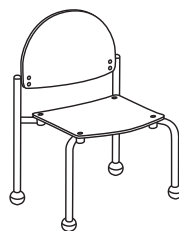

Frame: 1" x 16 gauge steel tube.

Arms: Epoxy finish is black or silver with molded plastic inserts. Arm inserts will match seat and back color for thermoplastic models.

Glides: Molded nylon ball (standard) or formal glide option

Statement of Line

Bola, Rolled Front Leg, Fixed Back, Stacker, Armless
BOL-R45018

Bola, 4 Leg, Fixed Back, Stacker, Armless
BOL-R44003

Bola, 4 Leg, Fixed Back, Stacker, with Arms
BOL-R44103

Bola, Junior, Fixed Back, Stacker, Armless
BOL-R45013

Bola, Teen, Fixed Back, Stacker, Armless
BOL-R45015

Bola, Rolled Front Leg, Backless, Stacker, Armless
BOL-R45518

Bola, Rolled Front Leg, Backless, Stacker, Armless
BOL-R45518-4C

Shipping Information
 Set up
 12.18 cu. ft.
 12 lbs. each
 24 lbs. packed with 2/ctn

Bola, Rolled Front Leg, Fixed Back, Stacker, Armless
 BOL-R45018

*Bola 4-Leg, Fixed Back, Stacker Armless chairs are only available for customers who already have this Bola chair as a part of an existing seating program.