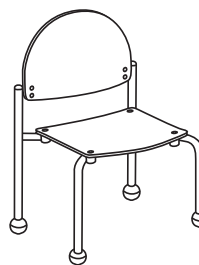

Frame: 1" x 16 gauge steel tube.

Arms: Epoxy finish is black or silver with molded plastic inserts. Arm inserts will match seat and back color for thermoplastic models.

Glides: Molded nylon ball (standard) or formal glide option

Statement of Line

Bola, Rolled Front Leg, Fixed Back, Stacker, Armless
BOL-R45018

Bola, 4 Leg, Fixed Back, Stacker, Armless
BOL-R44003

Bola, 4 Leg, Fixed Back, Stacker, with Arms
BOL-R44103

Bola, Junior, Fixed Back, Stacker, Armless
BOL-R45013

Bola, Teen, Fixed Back, Stacker, Armless
BOL-R45015

Bola, Rolled Front Leg, Backless, Stacker, Armless
BOL-R45518

Bola, Rolled Front Leg, Backless, Stacker, Armless
BOL-R45518-4C

Shipping Information
 Set up
 12.18 cu. ft.
 12 lbs. each
 24 lbs. packed with 2/ctn

Bola, Rolled Front Leg, Fixed Back, Stacker, Armless
 BOL-R45018

*Bola 4-Leg, Fixed Back, Stacker Armless chairs are only available for customers who already have this Bola chair as a part of an existing seating program.