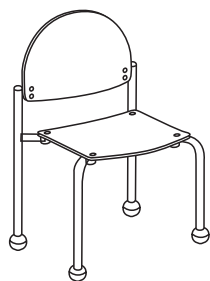

General Specifications

Thermoplastic Seat & Back: Textured thermoplastic.

Upholstered Seat & Back: Seat: Upholstered 2" urethane foam over contoured molded plywood.
Back: Upholstered 1" urethane foam over contoured molded plywood. 1/4" urethane foam on back cover.

Frame: 1" x 16 gauge steel tube.

Arms: Epoxy finish is black or silver with molded plastic inserts. Arm inserts will match seat and back color for thermoplastic models.

Glides: Molded nylon ball (standard) or formal glide option

End Caps: Molded nylon; color will coordinate with frame finish

Stacking: THERMOPLASTIC: 4 floor/4 dolly (4 floor/4 dolly w/ arm)
UPHOLSTERED: 4 floor/4 dolly (4 floor/4 dolly w/ arm)

4-WHEEL DOLLY: R00005 OW 26" OD 28" OH 5.5" WT 31 lb
Construction: steel; swivel casters; black epoxy

Statement of Line

Bola, Rolled Front Leg, Fixed Back, Stacker, Armless
BOL-R45018

Bola, 4 Leg, Fixed Back, Stacker, Armless
BOL-R44003

Bola, 4 Leg, Fixed Back, Stacker, with Arms
BOL-R44103

Bola, Junior, Fixed Back, Stacker, Armless
BOL-R45013