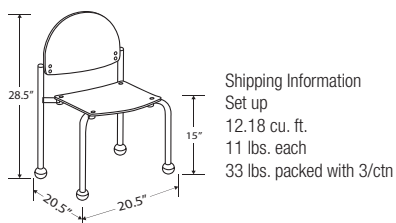

Shipping Information
 Set up
 12.18 cu. ft.
 15 lbs. each
 15 lbs. packed with 1/ctn

Bola, 4 Leg, Fixed Back, Stacker, with Arms
 BOL-R44103

Bola, 4 Leg, Fixed Back, Stacker, with Arms																		
Model Number	Seat Material	Back Material	OA Height"	OA Width"	OA Depth"	Seat Height"	Wt. lbs.	Com Ydg	Plastic List Price	Upholstered List Price								
										COM Grade 1	Grade 2	Grade 3	Grade 4	Grade 5	Grade 6	Grade 7	Grade 8	Grade 9
BOL-R44103	Plastic	Plastic	31	24	22	17	14	N/A	\$602	N/A								
BOL-R44100-	Upholstery	Upholstery	31	24	22	18	17	1.5	N/A	\$963	\$1,003	\$1,040	\$1,085	\$1,129	\$1,185	\$1,239	\$1,295	\$1,350

Shipping Information
 Set up
 12.18 cu. ft.
 8 lbs. each
 24 lbs. packed with 4/ctn

Bola, Junior, Fixed Back, Stacker, Armless
 BOL-R45013

Bola, Junior, Fixed Back, Stacker, Armless																			
Model Number	Seat Material	Back Material	OA Height"	OA Width"	OA Depth"	Seat Height"	Wt. lbs.	Com Ydg	Plastic List Price	Upholstered List Price									
										COM Grade 1	Grade 2	Grade 3	Grade 4	Grade 5	Grade 6	Grade 7	Grade 8	Grade 9	
BOL-R45013	Plastic	Plastic	24	18	19	13	11	N/A	\$386	N/A									
BOL-R45001-	Upholstery	Upholstery	24	18	19	13.5	11	0.75		\$731	\$806	\$876	\$954	\$1,043	\$1,153	\$1,264	\$1,369	\$1,480	

Shipping Information
 Set up
 12.18 cu. ft.
 8 lbs. each
 24 lbs. packed with 4/ctn

Bola, Junior, Backless, Stacker, Armless
 BOL-R45513

Bola, Junior, Backless, Stacker, Armless																			
Model Number	Seat Material	Back Material	OA Height"	OA Width"	OA Depth"	Seat Height"	Wt. lbs.	Com Ydg	Plastic List Price	Upholstered List Price									
										COM Grade 1	Grade 2	Grade 3	Grade 4	Grade 5	Grade 6	Grade 7	Grade 8	Grade 9	
BOL-R45513	Plastic	N/A	13	18	19	13	10	N/A	\$280	N/A									
BOL-R45501-	Upholstery	N/A	13.5	18	19	13.5	10	0.4		\$472	\$482	\$493	\$503	\$515	\$543	\$559	\$587	\$615	