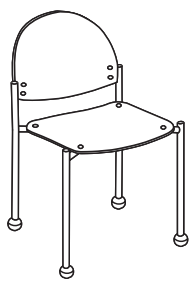

Frame: 1" x 16 gauge steel tube.

Arms: Epoxy finish is black or silver with molded plastic inserts. Arm inserts will match seat and back color for thermoplastic models.

Glides: Molded nylon ball (standard) or formal glide option

End Caps: Molded nylon; color will coordinate with frame finish

Stacking: THERMOPLASTIC: 4 floor/4 dolly (4 floor/4 dolly w/ arm)
UPHOLSTERED: 4 floor/4 dolly (4 floor/4 dolly w/ arm)

4-WHEEL DOLLY: R00005 OW 26" OD 28" OH 5.5" WT 31 lb
Construction: steel; swivel casters; black epoxy

Statement of Line

Bola, Rolled Front Leg, Fixed Back, Stacker, Armless
BOL-R45018

Bola, 4 Leg, Fixed Back, Stacker, Armless
BOL-R44003

Bola, 4 Leg, Fixed Back, Stacker, with Arms
BOL-R44103

Bola, Junior, Fixed Back, Stacker, Armless
BOL-R45013

Bola, Teen, Fixed Back, Stacker, Armless
BOL-R45015

Bola, Rolled Front Leg, Backless, Stacker, Armless
BOL-R45518

Bola, Rolled Front Leg, Backless, Stacker, Armless
BOL-R45518-4C

Shipping Information
 Set up
 12.18 cu. ft.
 12 lbs. each
 24 lbs. packed with 2/ctn