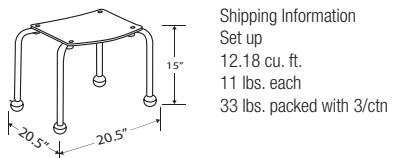

Shipping Information
 Set up
 12.18 cu. ft.
 8 lbs. each
 24 lbs. packed with 4/ctn

Bola, Junior, Fixed Back, Stacker, Armless
 BOL-R45013

Bola, Junior, Fixed Back, Stacker, Armless																			
Model Number	Seat Material	Back Material	OA Height"	OA Width"	OA Depth"	Seat Height"	Wt. lbs.	Com Ydg	Plastic List Price	Upholstered List Price									
										COM Grade 1	Grade 2	Grade 3	Grade 4	Grade 5	Grade 6	Grade 7	Grade 8	Grade 9	
BOL-R45013	Plastic	Plastic	24	18	19	13	11	N/A	\$386	N/A									
BOL-R45001-	Upholstery	Upholstery	24	18	19	13.5	11	0.75		\$731	\$806	\$876	\$954	\$1,043	\$1,153	\$1,264	\$1,369	\$1,480	

Shipping Information
 Set up
 12.18 cu. ft.
 8 lbs. each
 24 lbs. packed with 4/ctn

Bola, Junior, Backless, Stacker, Armless
 BOL-R45513

Bola, Junior, Backless, Stacker, Armless																			
Model Number	Seat Material	Back Material	OA Height"	OA Width"	OA Depth"	Seat Height"	Wt. lbs.	Com Ydg	Plastic List Price	Upholstered List Price									
										COM Grade 1	Grade 2	Grade 3	Grade 4	Grade 5	Grade 6	Grade 7	Grade 8	Grade 9	
BOL-R45513	Plastic	N/A	13	18	19	13	10	N/A	\$280	N/A									
BOL-R45501-	Upholstery	N/A	13.5	18	19	13.5	10	0.4		\$472	\$482	\$493	\$503	\$515	\$543	\$559	\$587	\$615	

Shipping Information
 Set up
 12.18 cu. ft.
 11 lbs. each
 33 lbs. packed with 3/ctn

Bola, Teen, Fixed Back, Stacker, Armless
 BOL-R45015

Bola, Teen, Fixed Back, Stacker, Armless																			
Model Number	Seat Material	Back Material	OA Height"	OA Width"	OA Depth"	Seat Height"	Wt. lbs.	Com Ydg	Plastic List Price	Upholstered List Price									
										COM Grade 1	Grade 2	Grade 3	Grade 4	Grade 5	Grade 6	Grade 7	Grade 8	Grade 9	
BOL-R45015	Plastic	Plastic	28.5	20.5	20.5	15	14	N/A	\$419	N/A									
BOL-R45005-	Upholstery	Upholstery	28.5	20.5	20.5	15.5	14	1		\$864	\$903	\$943	\$987	\$1,031	\$1,086	\$1,142	\$1,196	\$1,252	