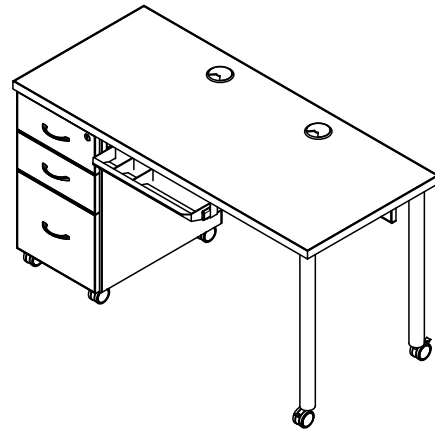

SHELBY TEACHER DESK

Desks

General Specifications

Work Surface: Tops are 1¼" thick, three ply 45# particle board construction with .050" high pressure laminate top surface and a .030" phenolic backer. Edge is 3mm PVC with a 1/8" radius top and bottom. Tops are attached to the end and modesty panels with steel L brackets. Top to receive (2) 80mm grommets on thirds.

Case & Modesty: Cabinet is constructed with 3/4" thick engineered wood with either thermally fused laminate or high-pressure laminate box finish and 3mm PVC. Cabinets with drawers receive full extension 100# ball bearing drawer slides. Cupboard storage units have concealed hinges with an adjustable shelf. Mobile cabinets use (4) casters that attached plate mounts. Decorative arched 96mm black door pulls equipped for doors and drawer fronts. Cabinet(s) can be positioned on the left or the right from the user position. Matching 9"H modesty panel supplied with desk.

Steel Leg: For single pedestal desks, two 2" diameter powder coated steel post legs are supplied to support . Base is fitted with twin wheel locking casters. Finish shall be powder coat, manufacturer's standard colors.

Casters: Casters shall be 60mm twin wheel swivel casters with brake, rated at 100# per caster.

Desks will ship unassembled to allow for total flexibility. On site assembly can choose to install legs and pedestals on the side of their choosing to be left or right handed.