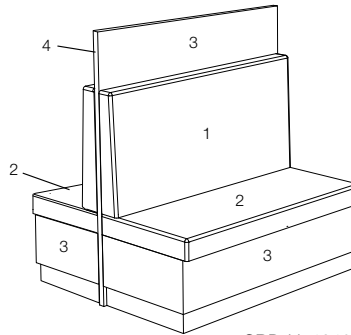

# SHIRLEY FINISH DESIGNATOR

SBS\_2442  
SBS\_2448  
SBS\_2460

SBD\_4642  
SBD\_4648  
SBD\_4660

SBS-H\_2442  
SBS-H\_2448  
SBS-H\_2460

SBD-H\_4642  
SBD-H\_4648  
SBD-H\_4660

\*COM Yardage:

SBS_2442	3 yd	SBS_2442-H	3 yd	SBD_4642	6 yd	SBD_4642-H	6 yd
SBS_2448	3 yd	SBS_2448-H	3 yd	SBD_4648	6 yd	SBD_4648-H	6 yd
SBS_2460	4 yd	SBS_2460-H	4 yd	SBD_4660	8 yd	SBD_4660-H	8 yd

**Job:**

**Model Number:**

**Finish Schedule:**

1 Back Fabric: \_\_\_\_\_

2 Seat Fabric: \_\_\_\_\_

3 Bench Base/Back HPL or Wood Veneer : \_\_\_\_\_

4 PVC or Wood Edge: \_\_\_\_\_

\*COM yardage is based on single material. For multiple selections divide number of colors by total faces and factor up by 20%.