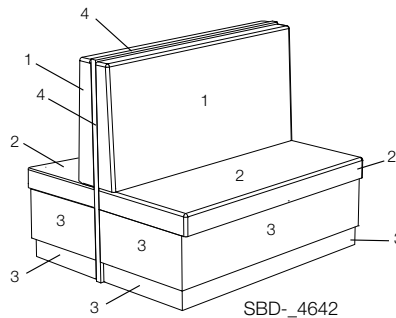

# SHIRLEY FINISH DESIGNATOR

SBS\_2442  
SBS\_2448  
SBS\_2460

SBD\_4642  
SBD\_4648  
SBD\_4660

SBS-H\_2442  
SBS-H\_2448  
SBS-H\_2460

SBD-H\_4642  
SBD-H\_4648  
SBD-H\_4660

\*COM Yardage:

SBS_2442	3 yd	SBS_2442-H	3 yd	SBD_4642	6 yd	SBD_4642-H	6 yd
SBS_2448	3 yd	SBS_2448-H	3 yd	SBD_4648	6 yd	SBD_4648-H	6 yd
SBS_2460	4 yd	SBS_2460-H	4 yd	SBD_4660	8 yd	SBD_4660-H	8 yd

**Job:**

**Model Number:**

**Finish Schedule:**

1 Back Fabric: \_\_\_\_\_

2 Seat Fabric: \_\_\_\_\_

3 Bench Base/Back HPL or Wood Veneer : \_\_\_\_\_

4 PVC or Wood Edge: \_\_\_\_\_

\*COM yardage is based on single material. For multiple selections divide number of colors by total faces and factor up by 20%.