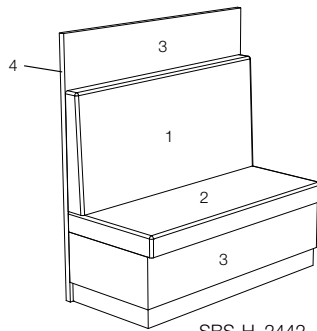

# SHIRLEY FINISH DESIGNATOR

SBS\_2442  
SBS\_2448  
SBS\_2460

SBD\_4642  
SBD\_4648  
SBD\_4660

SBS-H\_2442  
SBS-H\_2448  
SBS-H\_2460

SBD-H\_4642  
SBD-H\_4648  
SBD-H\_4660

\*COM Yardage:

SBS_2442	3 yd	SBS_2442-H	3 yd	SBD_4642	6 yd	SBD_4642-H	6 yd
SBS_2448	3 yd	SBS_2448-H	3 yd	SBD_4648	6 yd	SBD_4648-H	6 yd
SBS_2460	4 yd	SBS_2460-H	4 yd	SBD_4660	8 yd	SBD_4660-H	8 yd

**Job:**

**Model Number:**

**Finish Schedule:**

1 Back Fabric: \_\_\_\_\_

2 Seat Fabric: \_\_\_\_\_

3 Bench Base/Back HPL or Wood Veneer : \_\_\_\_\_

4 PVC or Wood Edge: \_\_\_\_\_

\*COM yardage is based on single material. For multiple selections divide number of colors by total faces and factor up by 20%.