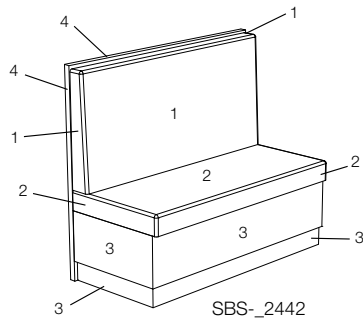

# SHIRLEY FINISH DESIGNATOR

SBS\_2442  
SBS\_2448  
SBS\_2460

SBD\_4642  
SBD\_4648  
SBD\_4660

SBS-H\_2442  
SBS-H\_2448  
SBS-H\_2460

SBD-H\_4642  
SBD-H\_4648  
SBD-H\_4660

\*COM Yardage:

SBS_2442	3 yd	SBS_2442-H	3 yd	SBD_4642	6 yd	SBD_4642-H	6 yd
SBS_2448	3 yd	SBS_2448-H	3 yd	SBD_4648	6 yd	SBD_4648-H	6 yd
SBS_2460	4 yd	SBS_2460-H	4 yd	SBD_4660	8 yd	SBD_4660-H	8 yd

**Job:**

**Model Number:**

**Finish Schedule:**

1 Back Fabric: \_\_\_\_\_

2 Seat Fabric: \_\_\_\_\_

3 Bench Base/Back HPL or Wood Veneer : \_\_\_\_\_

4 PVC or Wood Edge: \_\_\_\_\_

\*COM yardage is based on single material. For multiple selections divide number of colors by total faces and factor up by 20%.