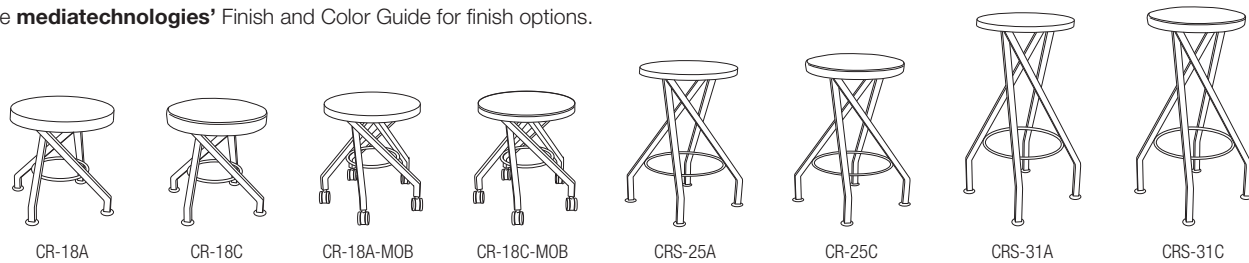

General Specifications

Seat: seat is available as 15" diameter 1" thick Baltic Birch Ply with exposed edges or as a fully upholstered 15" diameter seat with an engineered wood base with 2" high-density upholstery foam. Seat and base are fastened with wood screws. See mediatechnologies website for fabric selection options.

Leg and Base: legs are 14-gauge, 1-1/4" square powder coated steel tube welded to a 3/16" thick round steel base mounting plate. Legs are tied together with a 1/4" diameter ring welded to each leg. Each leg is capped and fitted with levelling glides or casters on the -MOB model.

See **mediatechnologies'** Finish and Color Guide for finish options.

Carlo																	
Model Number	Base	Seat	Back	Seat Hgt.	Wgt. (#'s)	COM Yd.	List Prices										
							All Wood	Grade 1 COM	Grade 2	Grade 3	Grade 4	Grade 5	Grade 6	Grade 7	Grade 8	Grade 9	
CR-16A	5 Post	Wood	N/A	16"	16	N/A	\$408	* ALL WOOD *									
CR-16C	5 Post	Uph	N/A	16"	16	2/3	N/A	\$453	\$479	\$497	\$550	\$605	\$658	\$715	\$778	\$848	
CR-18A	4 Post	Wood	N/A	18"	12	N/A	\$408	* ALL WOOD *									
CR-18C	4 Post	Uph	N/A	18"	12	2/3	N/A	\$453	\$479	\$497	\$550	\$605	\$658	\$715	\$778	\$848	
CR-18A-MOB	5 Post/ Casters	Wood	N/A	18"	16	N/A	\$477	* ALL WOOD *									
CR-18C-MOB	5 Post/ Casters	Uph	N/A	18"	16	2/3	N/A	\$513	\$540	\$558	\$611	\$665	\$716	\$772	\$833	\$899	
CRS-25A	4 Post	Wood	N/A	25"	15	N/A	\$535	* ALL WOOD *									
CRS-25C	4 Post	Uph	N/A	25"	15	2/3	N/A	\$568	\$593	\$611	\$665	\$716	\$771	\$831	\$896	\$965	
CRS-31A	4 Post	Wood	N/A	31"	16	N/A	\$568	* ALL WOOD *									
CRS-31C	4 Post	Uph	N/A	31"	16	2/3	N/A	\$615	\$638	\$657	\$710	\$772	\$837	\$910	\$988	\$1,072	