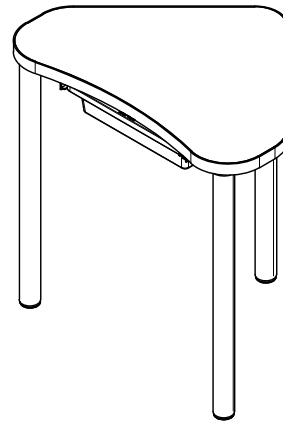

VALOUR STUDENT DESK

Desks

General Specifications

Table Top: Table tops are 1-1/4" thick, three-ply 45# particleboard construction with .050" high-pressure laminate top surface, a .030" phenolic backer and a 3mm PVC edgeband. Square corners on banded tops have a 1/8" radius.

Steel Post Legs: Steel post legs are 2" diameter 14ga powder coated steel. Each leg is fitted with 3/8"-16 x 1" long threaded stem leveler with black nylon base. Top of the post is fitted with a 5" x 5" x 1/4" powder coated steel mounting plate. Each leg is fastened to the underside of the top using 5/16-18 machine bolts with lock washers. Bolts attach through the leg plate and into metal inserts installed in the top.
Note: Optional 60mm locking casters may be specified.

Modesty Panel: Steel modesty panels are 12" tall, 18ga perforated powder coated steel. Modesty panel is fastened to underside of work surface with two steel brackets on each end. HPL Modesty panels are 12" tall x 3/4" thick particleboard construction with .050" high-pressure laminate front and back surfaces with a 3mm PVC edgeband. Square corners on banded tops have a 1/8" radius.