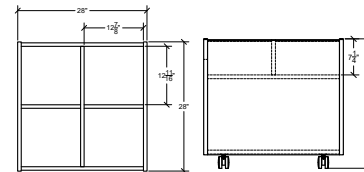

General Specifications

Structural Panels: 11/16" thick particleboard core with grade .050 high-pressure laminate faces and 3mm PVC banding.

Casters: 2" diameter casters are screw mount attached to wood plank at base.

Each unit features four 12-7/8"D x 12-7/8"W x 8"H browser bins.

Unit holds approximately 120-160 books

Model Number Breakdown

Boardwalk Browser (TFL)
K2828BBT-22-MOB

Shipping Information
Set up
11.10 cu. ft.

Boardwalk Browser (TFL)
K2828BBT-26-MOB

Shipping Information
Set up
11.10 cu. ft.

		Boardwalk Browser	
Model Number	Description	Wgt.	List Price
TFL			
K2828BBT-22-MOB	28"W x 28"D x 22"H		\$1,367
K2828BBT-26-MOB	28"W x 28"D x 26"H		\$1,367
HPL			
K2828BBL-22-MOB	28"W x 28"D x 22"H		\$1,772
K2828BBL-26-MOB	28"W x 28"D x 26"H		\$1,772