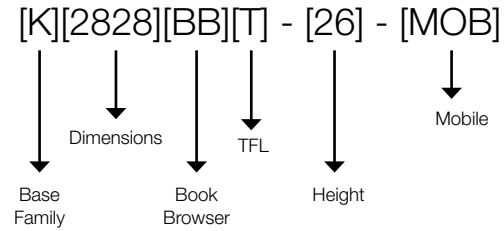

General Specifications

Structural Panels: 11/16" thick particleboard core with grade .050 high-pressure laminate faces and 3mm PVC banding.

Casters: 2" diameter casters are screw mount attached to wood plank at base.

Each unit features four 12-7/8"D x 12-7/8"W x 8"H browser bins.

Unit holds approximately 120-160 books

Model Number Breakdown

Boardwalk Browser (TFL)
K2828BBT-22-MOB

Shipping Information
Set up
11.10 cu. ft.

Boardwalk Browser (TFL)
K2828BBT-26-MOB

Shipping Information
Set up
11.10 cu. ft.

		Boardwalk Browser	
Model Number	Description	Wgt.	List Price
TFL			
K2828BBT-22-MOB	28"W x 28"D x 22"H		\$1,367
K2828BBT-26-MOB	28"W x 28"D x 26"H		\$1,367
HPL			
K2828BBL-22-MOB	28"W x 28"D x 22"H		\$1,772
K2828BBL-26-MOB	28"W x 28"D x 26"H		\$1,772