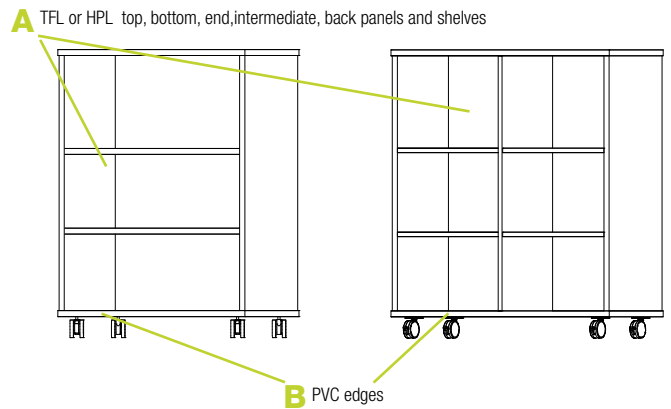

Drift Open Cubicle Storage		
Model Number	Description	List Price
HPL		
DFT-42-4218S-OCB-L-MOB	18"D x 42"W x 42"H, 4 adjustable shelves	$2,017
DFT-42-4818S-OCB-L-MOB	18"D x 42"W x 48"H, 4 adjustable shelves	$2,032
DFT-42-4224S-OCB-L-MOB	24"D x 42"W x 42"H, 4 adjustable shelves	$2,193
DFT-42-4824S-OCB-L-MOB	24"D x 42"W x 48"H, 4 adjustable shelves	$2,207
HPL Handles & Magnets		
DFTH-42-4218S-OCB-L-MOB	18"D x 42"W x 42"H, 4 adjustable shelves	$2,193
DFTH-42-4818S-OCB-L-MOB	18"D x 42"W x 48"H, 4 adjustable shelves	$2,207
DFTH-42-4224S-OCB-L-MOB	24"D x 42"W x 42"H, 4 adjustable shelves	$2,372
DFTH-42-4824S-OCB-L-MOB	24"D x 42"W x 48"H, 4 adjustable shelves	$2,384
TFL		
DFT-42-4218S-OCB-T-MOB	18"D x 42"W x 42"H, 4 adjustable shelves	$1,292
DFT-42-4818S-OCB-T-MOB	18"D x 42"W x 48"H, 4 adjustable shelves	$1,305
DFT-42-4224S-OCB-T-MOB	24"D x 42"W x 42"H, 4 adjustable shelves	$1,410
DFT-42-4824S-OCB-T-MOB	24"D x 42"W x 48"H, 4 adjustable shelves	$1,425
TFL Handles & Magnets		
DFTH-42-4218S-OCB-T-MOB	18"D x 42"W x 42"H, 4 adjustable shelves	$1,467
DFTH-42-4818S-OCB-T-MOB	18"D x 42"W x 48"H, 4 adjustable shelves	$1,482
DFTH-42-4224S-OCB-T-MOB	24"D x 42"W x 42"H, 4 adjustable shelves	$1,587
DFTH-42-4824S-OCB-T-MOB	24"D x 42"W x 48"H, 4 adjustable shelves	$1,600