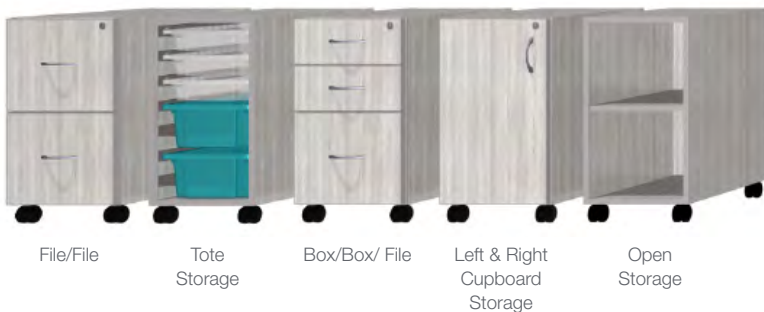

PEDESTAL OPTIONS