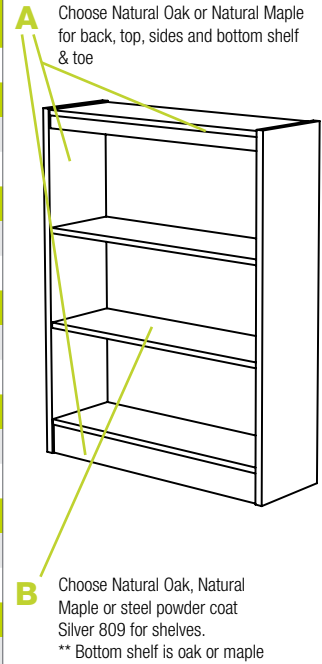

21-Series Single Faced Standard Units, Maple with Steel Shelves		
Model Number	Description	List Price
30"H Maple		
SB21-3012M	30"H X 37"W X 12"D Initial	$1032
SB21-3012AM	30"H X 36"W X 12"D Adder	$865
36"H Maple		
SB21-3612M	36"H X 37"W X 12"D Initial	$1336
SB21-3612AM	36"H X 36"W X 12"D Adder	$1104
42"H Maple		
SB21-4212M	42"H X 37"W X 12"D Initial	$1336
SB21-4212AM	42"H X 36"W x 12"D Adder	$1104
48"H Maple		
SB21-4812M	48"H X 37"W X 12"D Initial	$1404
SB21-4812AM	48"H X 36"W X 12"D Adder	$1163
60"H Maple		
SB21-6012M	60"H X 37"W X 12"D Initial	$1835
SB21-6012AM	60"H X 36"W X 12"D Adder	$1540
72"H Maple		
SB21-7212M	72"H X 37"W X 12"D Initial	$2124
SB21-7212AM	72"H X 36"W X 12"D Adder	$1717
84"H Maple		
SB21-8412M	84"H X 37"W X 12"D Initial	$2271
SB21-8412AM	84"H X 36"W X 12"D Adder	$1860

V21-4812M = Maple
SB21-4812M = Maple with steel shelves

21-Series Double Faced Standard Units, Maple with Wood Shelves		
Model Number	Description	List Price
36"H Maple		
V21-3624M	36"H X 37"W X 24"D Initial	$2,297
V21-3624AM	36"H X 36"W X 24"D Initial	$1,883
42"H Maple		
V21-4224M	42"H X 37"W X 24"D Initial	$2,297
V21-4224AM	42"H X 36"W x 24"D Adder	$1,883
42"H Mobile, Maple		
V21-4224M-MOB	42"H X 37"W X 24"D Initial	$2,620
48"H Maple		
V21-4824M	48"H X 37"W X 24"D Initial	$2,413
V21-4824AM	48"H X 36"W x 24"D Adder	$1,980
48"H Mobile, Maple		
V21-4824M-MOB	42"H X 37"W X 24"D Initial	$2,754
60"H Maple		
V21-6024M	60"H X 37"W X 24"D Initial	$3,164
V21-6024AM	60"H X 36"W x 24"D Adder	$2,631
72"H Maple		
V21-7224M	72"H X 37"W X 24"D Initial	$3,755
V21-7224AM	72"H X 36"W x 24"D Adder	$2,996

21-Series Double Faced Standard Units, Maple with Steel Shelves		
Model Number	Description	List Price
36"H Maple		
SB21-3624M	36"H X 37"W X 24"D Initial	$2250
SB21-3624AM	36"H X 36"W X 24"D Adder	$1843
42"H Maple		
SB21-4224M	42"H X 37"W X 24"D Initial	$2250
SB21-4224AM	42"H X 36"W x 24"D Adder	$1843
42"H Mobile, Maple		
SB21-4224M-MOB	42"H X 37"W X 24"D Initial	$2569
48"H Maple		
SB21-4824M	48"H X 37"W X 24"D Initial	$2365
SB21-4824AM	48"H X 36"W x 24"D Adder	$1938
48"H Mobile, Maple		
SB21-4824M-MOB	42"H X 37"W X 24"D Initial	$2697
60"H Maple		
SB21-6024M	60"H X 37"W X 24"D Initial	$3099
SB21-6024AM	60"H X 36"W x 24"D Adder	$2577
72"H Maple		
SB21-7224M	72"H X 37"W X 24"D Initial	$3679
SB21-7224AM	72"H X 36"W x 24"D Adder	$2935

Available Finishes