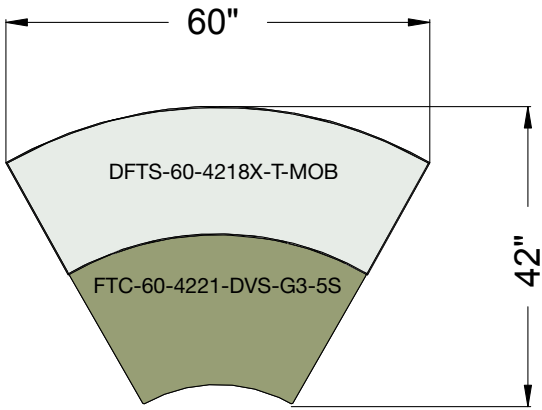

Full Time & Drift Product Pairings