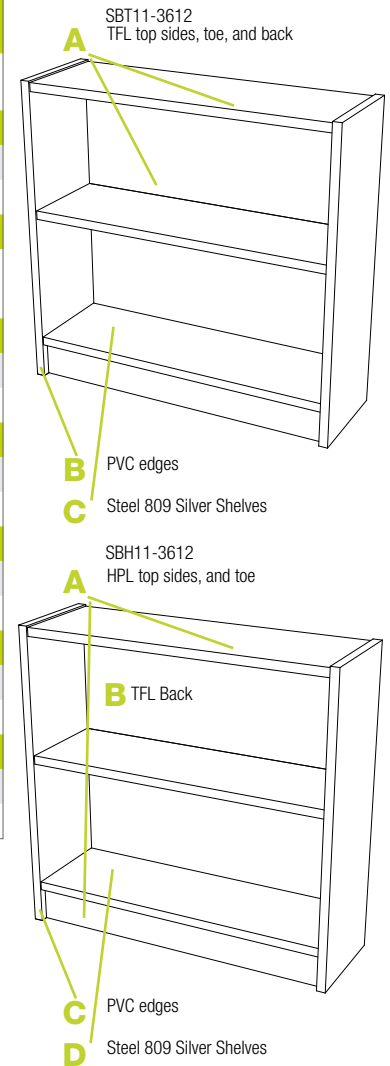

11-Series		
Single Faced Standard Units, HPL Case, TFL Back		
Model Number	Description	List Price
30"H HPL		
SBH11-3012	30"H X 37"W X 12"D Initial	$828
SBH11-3012A	30"H X 36"W X 12"D Adder	$673
36"H HPL		
SBH11-3612	36"H X 37"W X 12"D Initial	$855
SBH11-3612A	36"H X 36"W X 12"D Adder	$700
42"H HPL		
SBH11-4212	42"H X 37"W X 12"D Initial	$1,058
SBH11-4212A	42"H X 36"W X 12"D Adder	$882
48"H HPL		
SBH11-4812	48"H X 37"W X 12"D Initial	$1,058
SBH11-4812A	48"H X 36"W X 12"D Adder	$882
60"H HPL		
SBH11-6012	60"H X 37"W X 12"D Initial	$1,292
SBH11-6012A	60"H X 36"W X 12"D Adder	$1,085
72"H HPL		
SBH11-7212	72"H X 37"W X 12"D Initial	$1,662
SBH11-7212A	72"H X 36"W X 12"D Adder	$1,368
84"H HPL		
SBH11-8412	72"H X 37"W X 12"D Initial	$1872
SBH11-8412A	72"H X 36"W X 12"D Adder	$1702