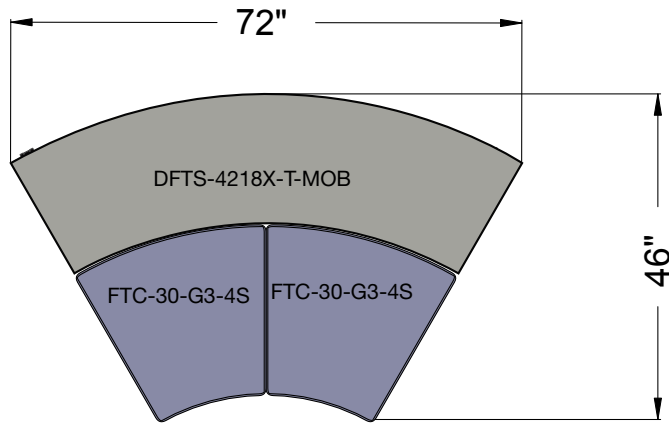

Full Time & Drift Product Pairings