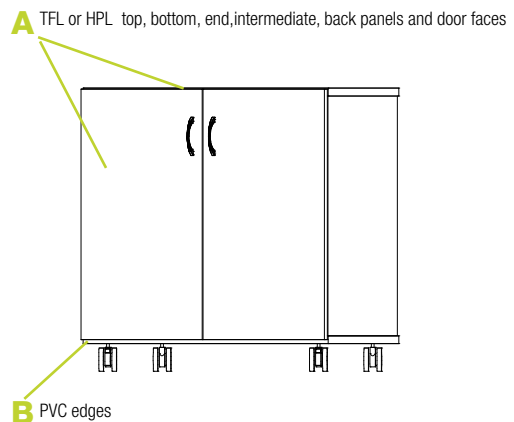

Drift Open Cubicle Storage		
Model Number	Description	List Price
HPL		
DFT-42-4218S-OCB-L-MOB	18"D x 42"W x 42"H, 4 adjustable shelves	$2,017
DFT-42-4818S-OCB-L-MOB	18"D x 42"W x 48"H, 4 adjustable shelves	$2,032
DFT-42-4224S-OCB-L-MOB	24"D x 42"W x 42"H, 4 adjustable shelves	$2,193
DFT-42-4824S-OCB-L-MOB	24"D x 42"W x 48"H, 4 adjustable shelves	$2,207
HPL Handles & Magnets		
DFTH-42-4218S-OCB-L-MOB	18"D x 42"W x 42"H, 4 adjustable shelves	$2,193
DFTH-42-4818S-OCB-L-MOB	18"D x 42"W x 48"H, 4 adjustable shelves	$2,207
DFTH-42-4224S-OCB-L-MOB	24"D x 42"W x 42"H, 4 adjustable shelves	$2,372
DFTH-42-4824S-OCB-L-MOB	24"D x 42"W x 48"H, 4 adjustable shelves	$2,384
TFL		
DFT-42-4218S-OCB-T-MOB	18"D x 42"W x 42"H, 4 adjustable shelves	$1,292
DFT-42-4818S-OCB-T-MOB	18"D x 42"W x 48"H, 4 adjustable shelves	$1,305
DFT-42-4224S-OCB-T-MOB	24"D x 42"W x 42"H, 4 adjustable shelves	$1,410
DFT-42-4824S-OCB-T-MOB	24"D x 42"W x 48"H, 4 adjustable shelves	$1,425
TFL Handles & Magnets		
DFTH-42-4218S-OCB-T-MOB	18"D x 42"W x 42"H, 4 adjustable shelves	$1,467
DFTH-42-4818S-OCB-T-MOB	18"D x 42"W x 48"H, 4 adjustable shelves	$1,482
DFTH-42-4224S-OCB-T-MOB	24"D x 42"W x 42"H, 4 adjustable shelves	$1,587
DFTH-42-4824S-OCB-T-MOB	24"D x 42"W x 48"H, 4 adjustable shelves	$1,600