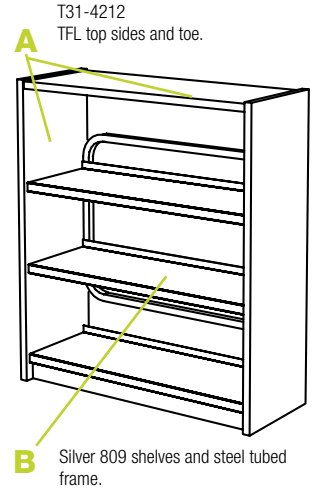

31-Series Bookcase

- HPL or TFL end panels
- Powder coated steel frame and shelves
- PVC banding
- Steel magazine shelves optional
- End panels pre-drilled for optional levelling glides
- 42" and 48"H double-faced mobile bookcase

Shelving 12" Single Faced TFL and HPL

31-Series Single Faced Standard Units, TFL		
Model Number	Description	List Price
30"H TFL		
T31-3012	30"H X 37"W X 12"D Initial	$871
T31-3012A	30"H X 36"W X 12"D Adder	$750
36"H TFL		
T31-3612	36"H X 37"W X 12"D Initial	$987
T31-3612A	36"H X 36"W X 12"D Adder	$854
42"H TFL		
T31-4212	42"H X 37"W X 12"D Initial	$1,103
T31-4212A	42"H X 36" W x 12"D Adder	$958
48"H TFL		
T31-4812	48"H X 37"W X 12"D Initial	$1,103
T31-4812A	48"H X 36"W X 12"D Adder	$958
60"H TFL		
T31-6012	60"H X 37"W X 12"D Initial	$1,511
T31-6012A	60"H X 36"W X 12"D Adder	$1,309
72"H TFL		
T31-7212	72"H X 37"W X 12"D Initial	$1,783
T31-7212A	72"H X 36"W X 12"D Adder	$1,530
84"H TFL		
T31-8412	84"H X 37"W X 12"D Initial	$2003
T31-8412A	84"H X 36"W X 12"D Adder	$1700

31-Series Single Faced Standard Units, HPL		
Model Number	Description	List Price
30"H HPL		
H31-3012	30"H X 37"W X 12"D Initial	$1,007
H31-3012A	30"H X 36"W X 12"D Adder	$822
36"H HPL		
H31-3612	36"H X 37"W X 12"D Initial	$1,140
H31-3612A	36"H X 36"W X 12"D Adder	$935
42"H HPL		
H31-4212	42"H X 37"W X 12"D Initial	$1,275
H31-4212A	42"H X 36" W x 12"D Adder	$1,047
48"H HPL		
H31-4812	48"H X 37"W X 12"D Initial	$1,275
H31-4812A	48"H X 36"W X 12"D Adder	$1,047
60"H HPL		
H31-6012	60"H X 37"W X 12"D Initial	$1,773
H31-6012A	60"H X 36"W X 12"D Adder	$1,484
72"H HPL		
H31-7212	72"H X 37"W X 12"D Initial	$2,083
H31-7212A	72"H X 36"W X 12"D Adder	$1,720
84"H HPL		
H31-8412	84"H X 37"W X 12"D Initial	$2410
H31-8412A	84"H X 36"W X 12"D Adder	$1946