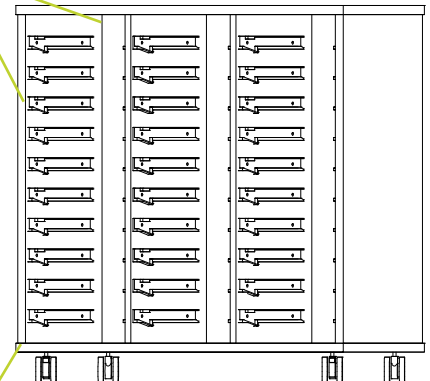

B PVC edges

C Tote rails are Falcon

Available Finishes - Drift Storage

Other finishes available, will affect price and lead times

PVC
Generic White C100033

TFL
Classic White

HPL
Formica
Classic White
9244-58

PVC
Fawn Cypress W8208

TFL
Ginger Root Oak

HPL
Millennium Oak
5887-58

PVC
Hardrock Maple CP20332

HPL
Formica
Amber Maple
7012-58

TFL
Classic Maple

PVC
Fog C600257

HPL
Formica
Gull Grey
9242-58

TOTO Tote Colors - sold separately

Blue Wren
T27

Hummingbird
T29

Falcon
T15

Translucent
T01

Purple Martin
T18

Parakeet
T22

Goldfinch
T21

Cardinal
T24

Oriole
T23

Rio
T30

Blue Heron
T13

Toto Totes		
Model Number	Description	List Price
TOT03-	Toto 3" Tote - 3"H x 12.25"W x 15.25"D	$38
TOT06-	Toto 6" Tote - 6"H x 12.25"W x 15.25"D	$52
Toto Tote Rails - For use as undermount rails for tables and desks		
TOTR-UMPR-T15	Pair of Tote Rails, T15 Falcon	$28