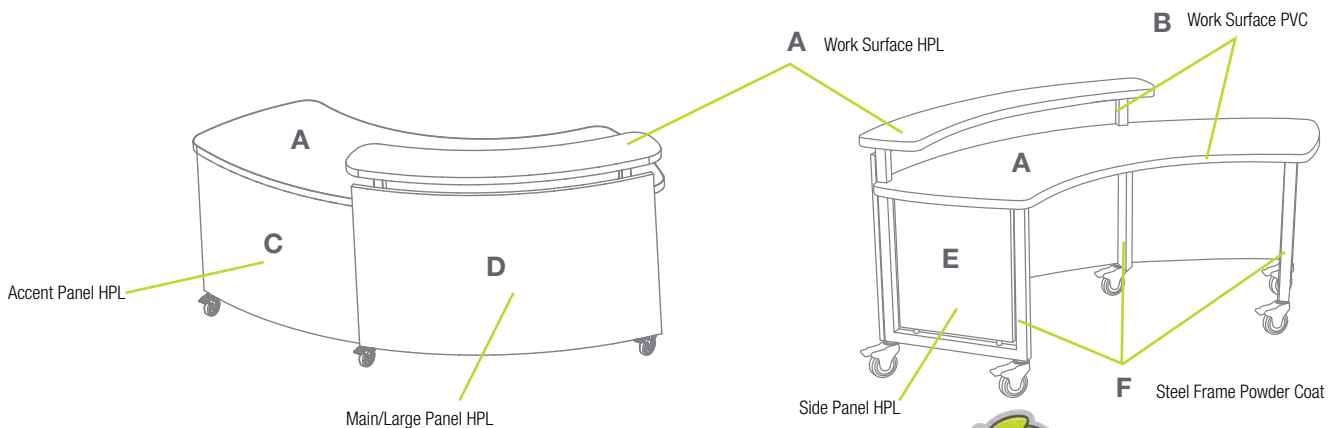

HPL
Wilsonart Sunny Side Up
13089-60

HPL
Wilsonart
Fresh Cut 13095-60

HPL
Wilsonart
Candy Apple 13096-60

HPL
Wilsonart
Catalina 13092-60

HPL
Formica
White Drops 8824-58

Shelby Teacher Desk

Key Features

- Available Depths: 24", 30"
Available Widths: 54", 60", 66"
*Pedestal depth remains the same.
- Work surface is HPL with 3mm PVC edge, 29"H
- Multiple storage pedestal options: open storage, box/box/file, file/file, tote, cupboard storage. *Totes sold separately.
- P2 Nickel Pulls (where applicable)
- Available in single or double pedestal option.
- Steel posts, powder coated legs for single pedestal option.
- Casters are standard.
- Available in HPL or TFL with PVC edge banding.
- Ships KD. Unit hand is determined at installation.