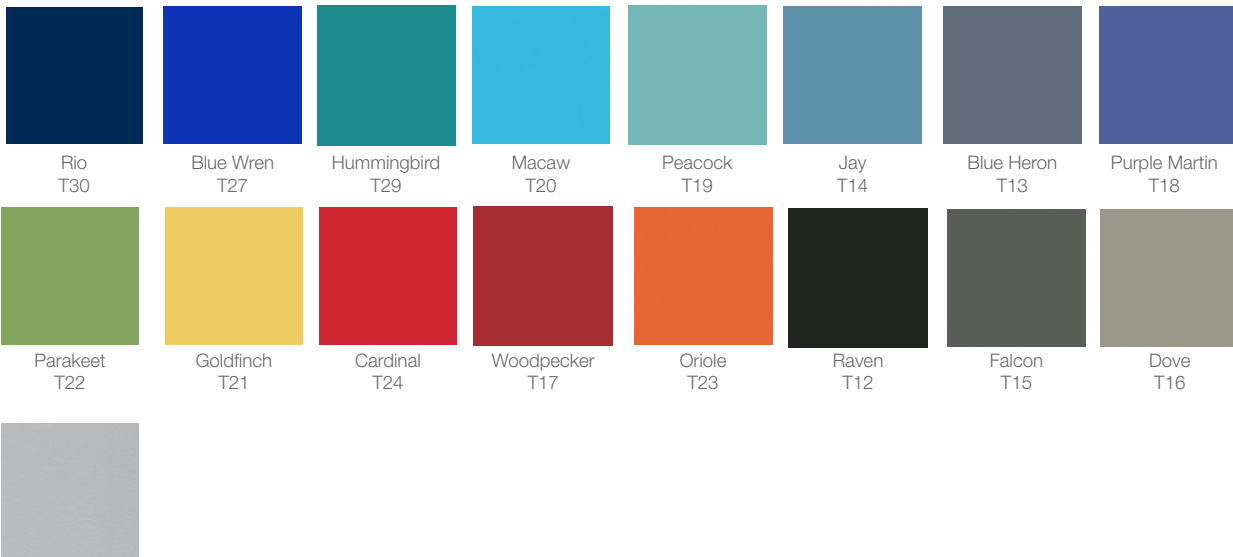

Available Finishes - Hannah and Smile Seating

Rio
T30

Blue Wren
T27

Hummingbird
T29

Macaw
T20

Peacock
T19

Jay
T14

Blue Heron
T13