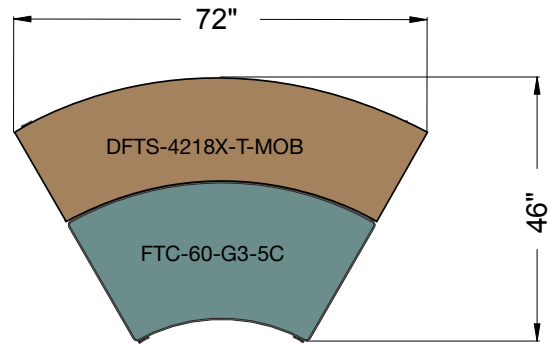

Full Time & Drift Product Pairings