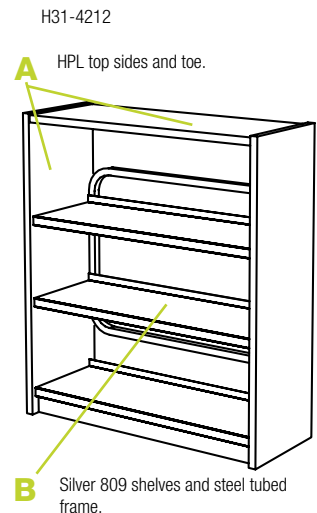

31-Series Bookcase

- HPL or TFL end panels
- Powder coated steel frame and shelves
- PVC banding
- Steel magazine shelves optional
- End panels pre-drilled for optional levelling glides
- 42" and 48"H double-faced mobile bookcase

Shelving 12" Single Faced TFL and HPL

31-Series Single Faced Standard Units, TFL		
Model Number	Description	List Price
30"H TFL		
T31-3012	30"H X 37"W X 12"D Initial	$871
T31-3012A	30"H X 36"W X 12"D Adder	$750
36"H TFL		
T31-3612	36"H X 37"W X 12"D Initial	$987
T31-3612A	36"H X 36"W X 12"D Adder	$854
42"H TFL		
T31-4212	42"H X 37"W X 12"D Initial	$1,103
T31-4212A	42"H X 36" W x 12"D Adder	$958
48"H TFL		
T31-4812	48"H X 37"W X 12"D Initial	$1,103
T31-4812A	48"H X 36"W X 12"D Adder	$958
60"H TFL		
T31-6012	60"H X 37"W X 12"D Initial	$1,511
T31-6012A	60"H X 36"W X 12"D Adder	$1,309
72"H TFL		
T31-7212	72"H X 37"W X 12"D Initial	$1,783
T31-7212A	72"H X 36"W X 12"D Adder	$1,530
84"H TFL		
T31-8412	84"H X 37"W X 12"D Initial	$2003
T31-8412A	84"H X 36"W X 12"D Adder	$1700

31-Series Single Faced Standard Units, HPL		
Model Number	Description	List Price
30"H HPL		
H31-3012	30"H X 37"W X 12"D Initial	$1,007
H31-3012A	30"H X 36"W X 12"D Adder	$822
36"H HPL		
H31-3612	36"H X 37"W X 12"D Initial	$1,140
H31-3612A	36"H X 36"W X 12"D Adder	$935
42"H HPL		
H31-4212	42"H X 37"W X 12"D Initial	$1,275
H31-4212A	42"H X 36" W x 12"D Adder	$1,047
48"H HPL		
H31-4812	48"H X 37"W X 12"D Initial	$1,275
H31-4812A	48"H X 36"W X 12"D Adder	$1,047
60"H HPL		
H31-6012	60"H X 37"W X 12"D Initial	$1,773
H31-6012A	60"H X 36"W X 12"D Adder	$1,484
72"H HPL		
H31-7212	72"H X 37"W X 12"D Initial	$2,083
H31-7212A	72"H X 36"W X 12"D Adder	$1,720
84"H HPL		
H31-8412	84"H X 37"W X 12"D Initial	$2410
H31-8412A	84"H X 36"W X 12"D Adder	$1946