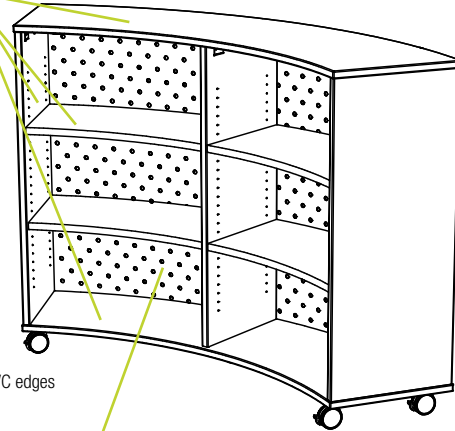

A TFL or HPL top, bottom, end and intermediate panels and shelves

B PVC edges

C Silver 809 perforated steel back

DFTS-4818X-L-MOB

Drift Storage

- HPL or TFL top, bottom, shelves, end and intermediate panels
- Wood back
- PVC edge banding
- P2 Nickel Pulls (on applicable units)
- 75mm casters