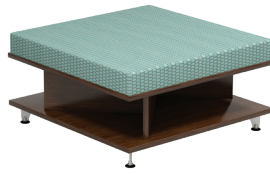

DUO-3636OTUS-18