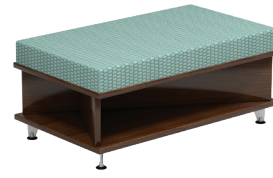

DUO-2442OTUS-18

DUO OTTOMAN

- 3-1/4" thick luxurious upholstered cushion.
- Available with premium grade oak, maple or high-pressure laminate faces.
- Edges are 3mm PVC.
- Metal legs are fitted with 1-7/8" ABS black leveling glides.
- All Duo ottoman models have integrated open storage areas.

To Order, Choose Finish Selections & Options

Seat: Choose fabric for seat cushion.

Base: Available in oak or maple veneer and high-pressure laminate. Choose PVC or wood edgeband.

Steel Legs: Choose from our selection of powder coats.

See **mediatechnologies**' Finish selections at <https://www.mediatechnologies.com/resources/finishes>
View our fabric choices at <https://www.mediatechnologies.com/resources/fabrics>

ROUND STANDARD SIZES

MODEL	DIA	HEIGHT"
DUO-0030OTUS	30	18/25
DUO-0036OTUS	36	18/25

SQUARE STANDARD SIZES

MODEL	DEPTH"	WIDTH"	HEIGHT"
DUO-3030OTUS	30	30	18/25
DUO-3636OTUS	36	36	18/25