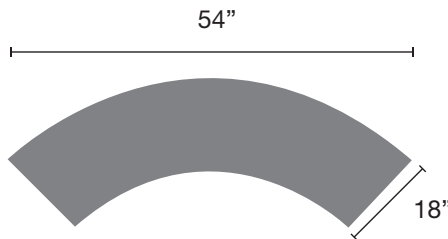

WBLOX-60-5418