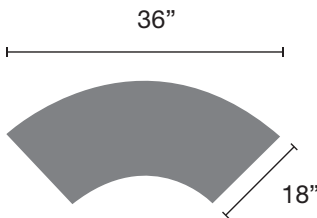

ABLOX-60-3618