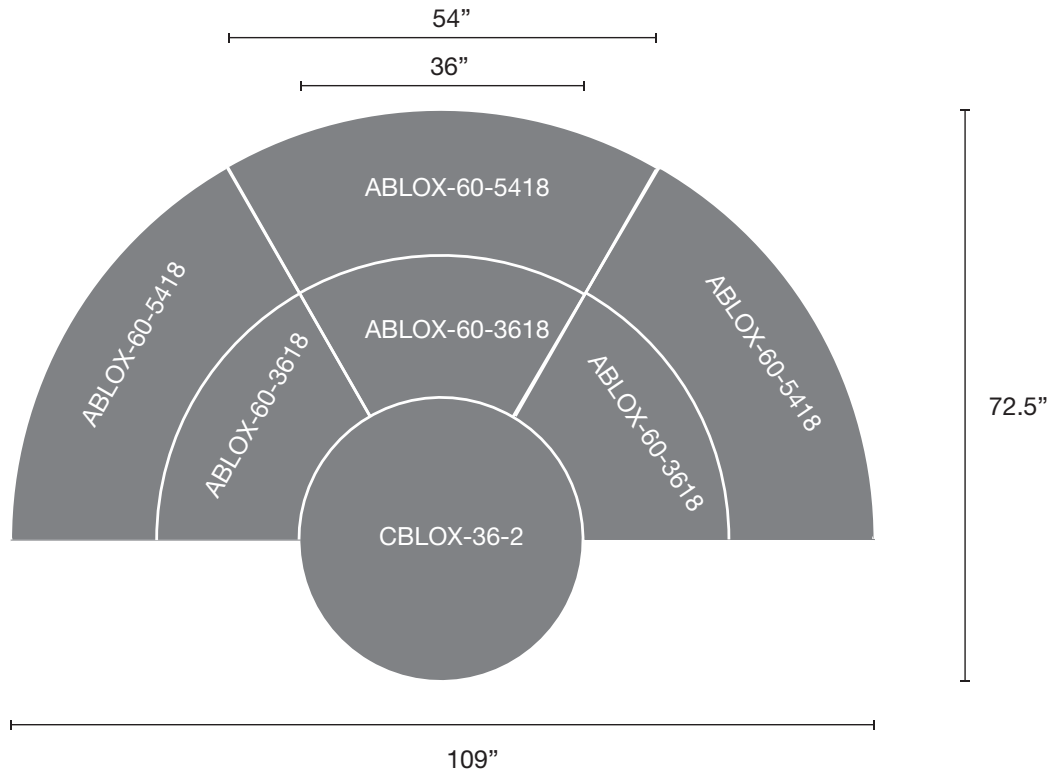

Rectangle															
RBLOX-1424-6	Uph	14"	24"	6	4	1	\$527	\$569	\$599	\$629	\$659	\$689	\$719	\$749	\$779
RBLOX-1448-6	Uph	14"	48"	6	6	1.7	\$770	\$831	\$875	\$919	\$963	\$1,006	\$1,050	\$1,094	\$1,138

QBLOX-17

HBLOX-19

ABLOX-60-3618

WBLOX-60-5418

TZBLOX-17

WBLOX-2421

RBLOX-1424

RBLOX-1448

BLOX KITS

The half-circle arrangement of BLOX items featured above nests inside of the arc defined by:
(3) Drift Convex Bookcases (Seating on the concave side) or
(3) INDY-C1872-60CRV Tables