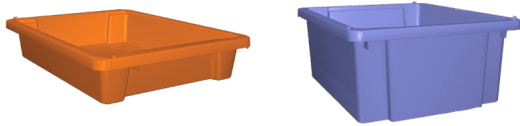

Toto 3" Tote - 3"H x 12.25"W x 15.25"D	
Model No.	Description
TOT03	Thermoplastic

Toto 6" Tote - 6"H x 12.25"W x 15.25"D	
Model No.	Description
TOT06	Thermoplastic

Toto Tote Rails - For use in casework or as undermount rails for tables and desks	
Undermount	
Model No.	Description
TOTR-UM-PR-T15	Pair of Tote Rails, T15 Falcon
TOTR-UM-LH-T15	Replacement Left Hand Tote Rail, Falcon
TOTR-UMRH-T15	Replacement Right Hand Tote Rail, T15 Falcon

Sidemount	
Model No.	Description
TOTR-SM-PR-T15	Pair of Tote Rails, T15 Falcon
TOTR-SM-LH-T16	Replacement Left Hand Tote Rail, Falcon
TOTR-SMRH-T17	Replacement Right Hand Tote Rail, T15 Falcon