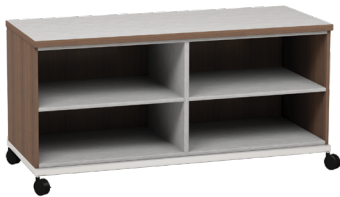

Open Storage 60"W

60" W Open Storage (OS)	
Model Number	Description
18" Depth	
OS6029-18-MB-__	60"W x 18"D x 29"H
OS6036-18-MB-__	60"W x 18"D x 36"H
24" Depth	
OS6029-24-MB-__	60"W x 24"D x 29"H
OS6036-24-MB-__	60"W x 24"D x 36"H