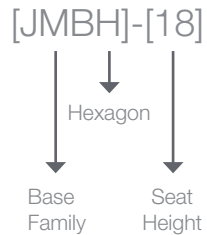

## Jumbles Quick Guide

	Jumbles
<b>Base Style</b>	
Engineered Wood Ply Base	•
Non-Marring Plastic Floor Glides	•
<b>Heights</b>	
15"H	•
18"H	•
<b>Features</b>	
Fully Upholstered	•
Single Needle Top Stitching	•
High Density Foam Core	•
<b>Finishes</b>	
Grades 1-9 or COM Fabric	•

## Model Number Breakdown: