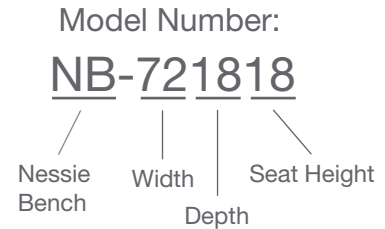

“How do I add finishes to...”

Nessie Nesting Benches

Select your desired Nessie Nesting Benches from the mediatechnologies Nessie Nesting Benches price sheet by model number.

Follow the Step-by-Step method to tell us how you want your Nessie unit finished. Make sure you indicate your finish choice for each step below in your purchase order. We will list your choices as notes below each individual model number in your order acknowledgement.

To the right is a simple explanation of a mediatechnologies Nessie Nesting Benches model number.