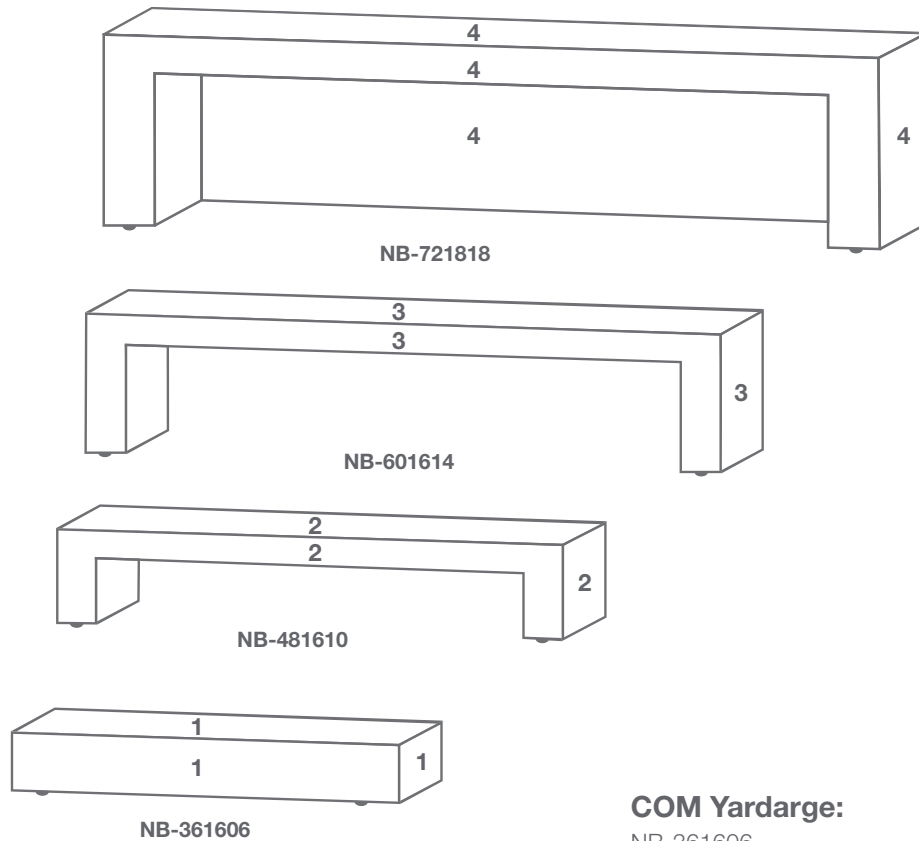

Enter your selection on the “NB-601614 Seat Fabric” line on the last page of this designator.

Step 4: Select fabric for seat.

Choose from our selection of fabrics.
See our selection of fabric choices at
<https://www.mediatechnologies.com/resources/fabrics>

Enter your selection on the “NB-721818 Seat Fabric” line on the last page of this designator.

“How do I add finishes to...”

Nessie Nesting Benches

COM Yardage:

| | |
|-----------|---------|
| NB-361606 | 1.5 yds |
| NB-481610 | 2 yds |
| NB-601614 | 2 yds |
| NB-721818 | 5 yds |